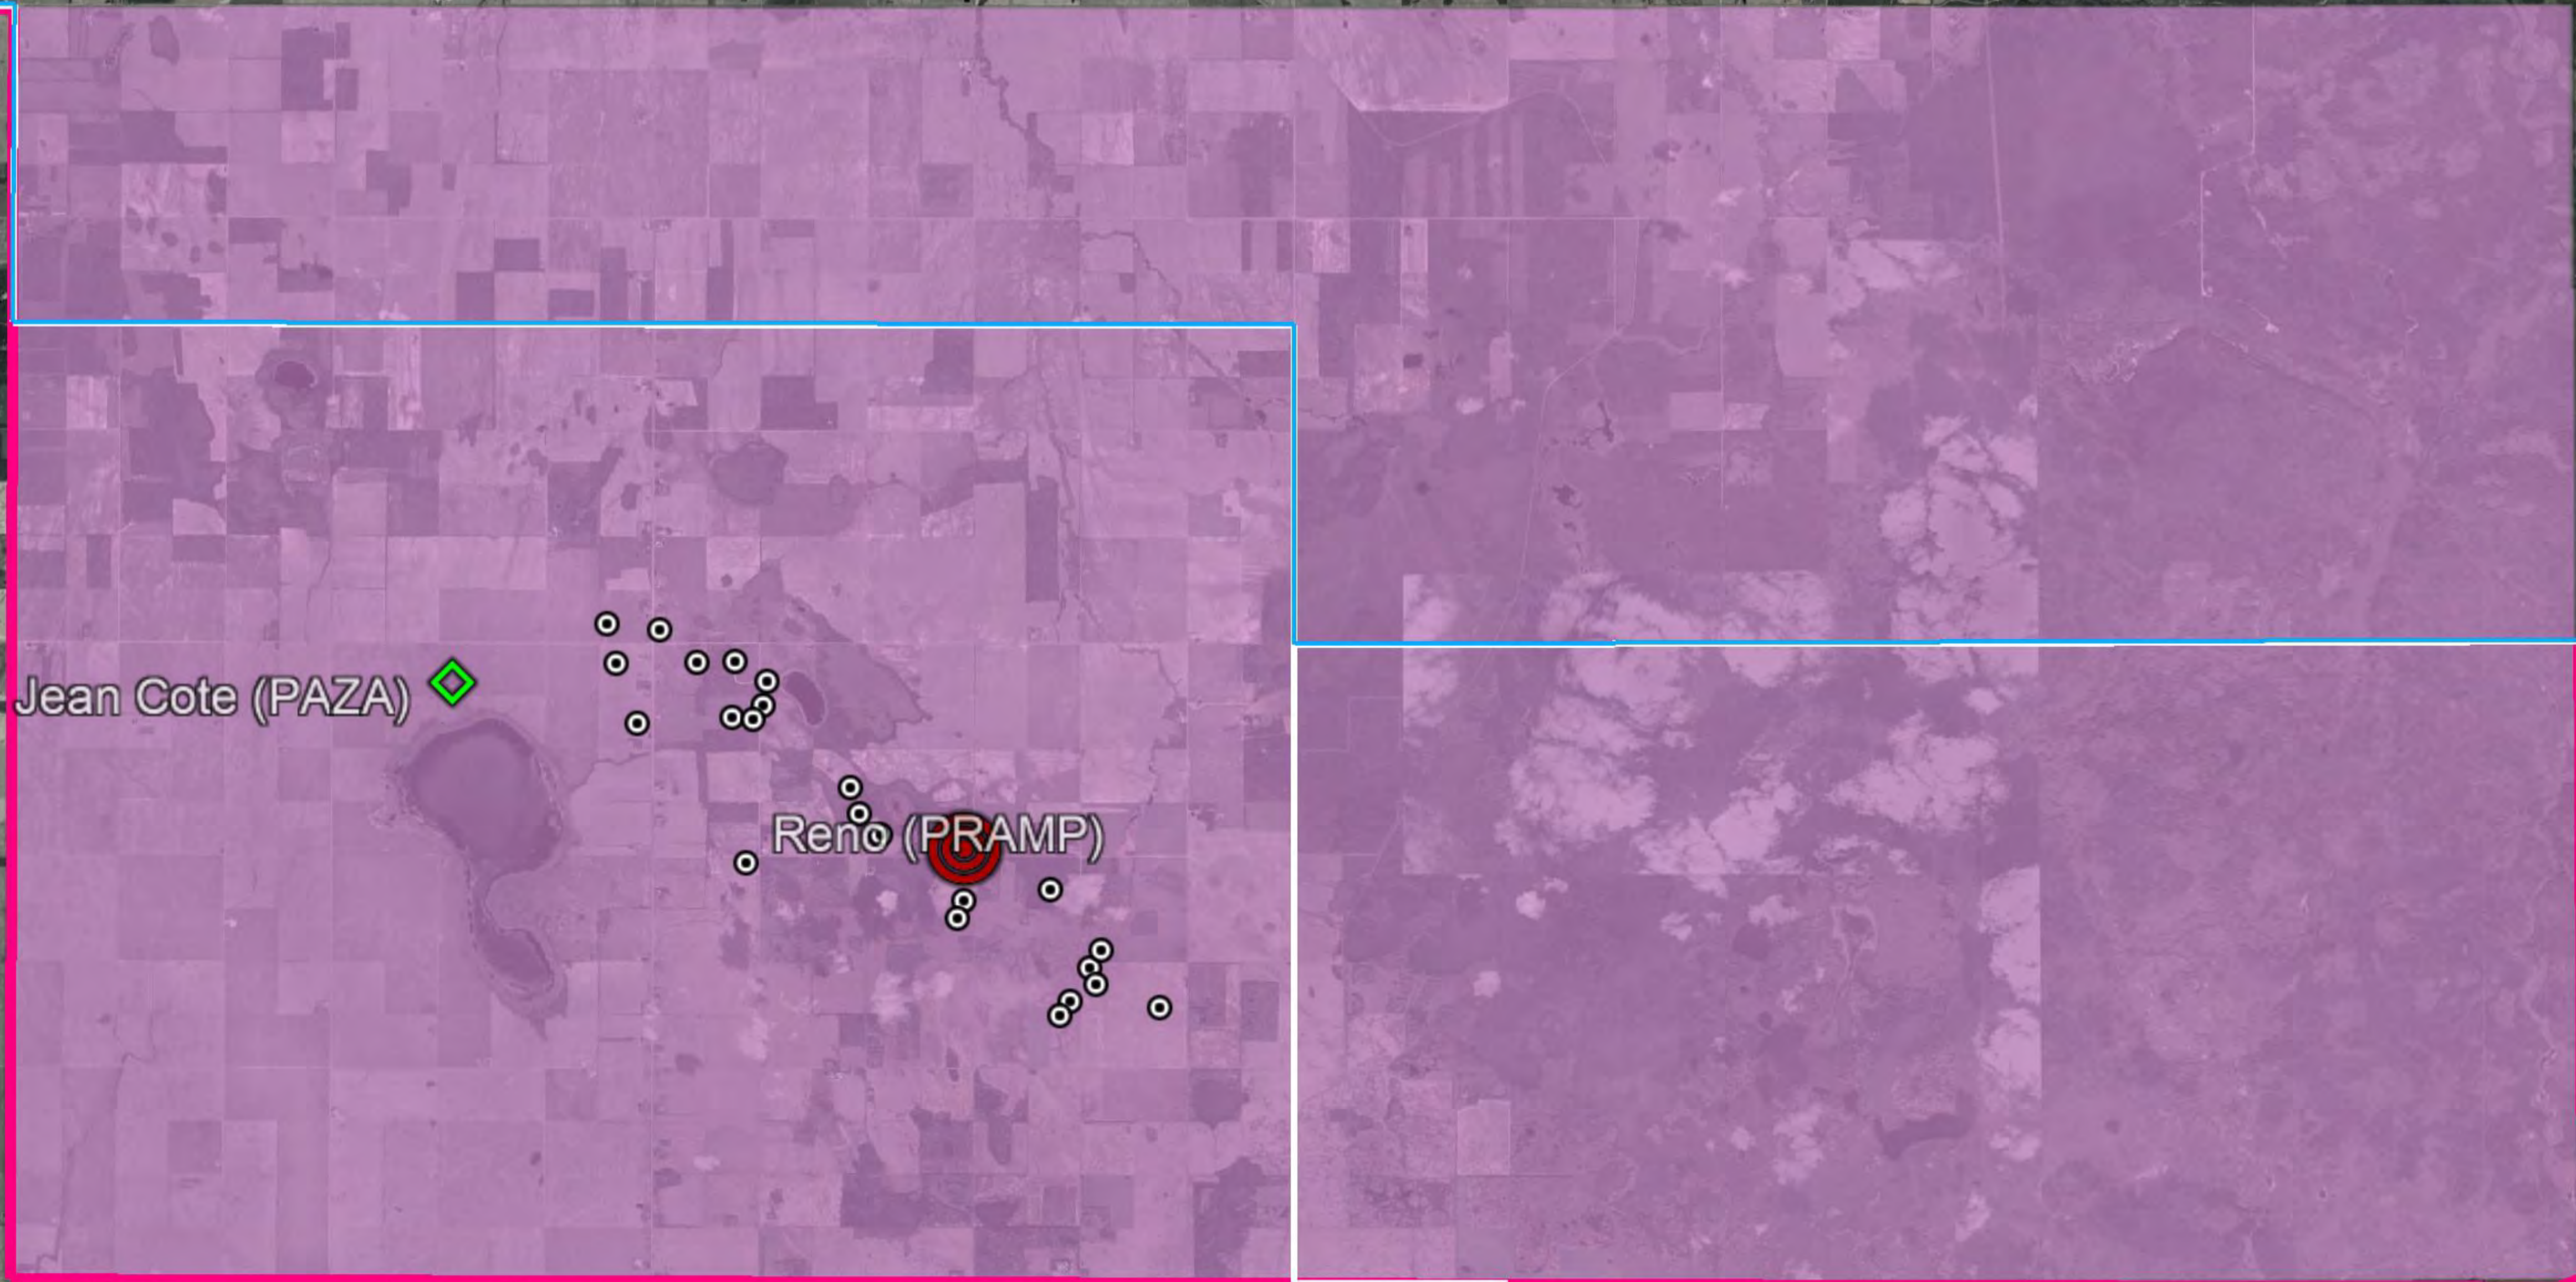

Jean Cote (PAZA)

Reno (PRAMP)

Peavine (PAZA)

Birch Hills County

MD of Smoky River

Big Lakes County

McLennan (PAZA)

Donnelly (PAZA)

Guy (PAZA)

Northern Sunrise County

Jean Cote (PAZA) 

Reno (PRAMP) 

Peavine (PAZA) 

Big Lakes County

MD of Smoky River

McLennan (PAZA) 

Donnelly (PAZA) 

Guy (PAZA) 

Northern Sunrise County

Jean Cote (PAZA)

Reno (PRAMP)

Big Lakes County

MD of Smoky River